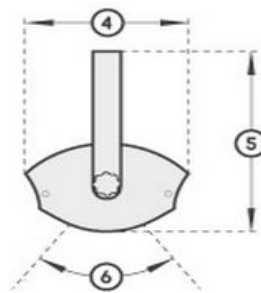

### Mått Solamagic 2000 ECO+ PRO

1. Length: 444 mm
2. Total length: 483 mm
3. Height: 110 mm
4. Width: 176 mm
5. Total height: 230 mm
6. Tilting range: +/- 30°