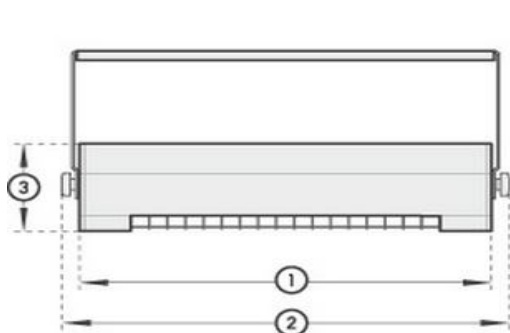

### Mått Solamagic 2000 ECO+ PRO

1. Length: 444 mm
2. Total length: 483 mm
3. Height: 110 mm
4. Width: 176 mm
5. Total height: 230 mm
6. Tilting range: +/- 30°