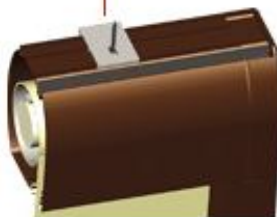

Cristal Plus

Allmänt:

Draught excluder brush for a better adhesion to ceiling and floor.

Inspectable cassette for a direct maintenance of the awning motorization system. The cover can be replaced without dismantle the awning.

Ceiling fixing through floating brackets and fast hooking.

Telescopic guides for a simple installation even on out-of-square walls.

Front bar with draught excluder brush.