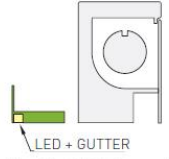

• **Note** Light from LED RGB could alter the perception of colours of surrounding objects.

LED positioning

LED on depth side

The LED lights on the depth side are integrated into the standard gutter profile.

LED on width side

Note The LED lights on the width side require the additional gutter profile.

Examples of LED configuration

- 1 20 m LED group (strips ①+②+③+④), switching on and dimming in common

- 2 10 m LED group (strips ①+② and strips ③+④), independent switching on and dimming of the 2 groups